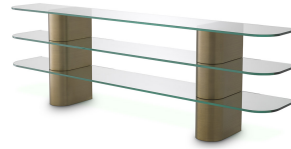

## SPECIFICATION SHEET

<b>Item no.</b>	116158
<b>Item description</b>	Console Table Lunden brushed brass finish Brushed brass finish   clear glass
<b>Suitable for</b>	Indoor use/dry locations only
<b>Net weight (kg)</b>	97

### DIMENSIONS

<b>Item dimensions (cm)</b>	40 x 240 x H. 76 cm
<b>Item dimensions (inch)</b>	15.75" x 94.49" x 29.92" H
<b>Tabletop thickness (cm)</b>	1,5 cm
<b>Tabletop thickness (inch)</b>	0,59 inch