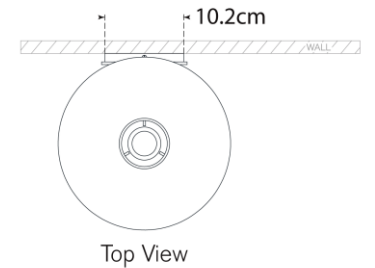

TEAR SHEET

Hackney Single Sconce

Item # SP 2022BZ-L-EU

Designer: J. Randall Powers

Height: 35.6cm

Width: 22.9cm

Extension: 23.5cm

Backplate: 10.2cm Round

Finishes: AN, BZ, HAB, PN

Shade Treatments: L, NP

Shade Details: 6.4cm x 22.9cm x 12.7cm

Socket: E14 Candelabra

Wattage: 40 B

IP Rating: IP20 Class I

Note: Requires Smaller Outlet Box

Top View

Side View

Front View