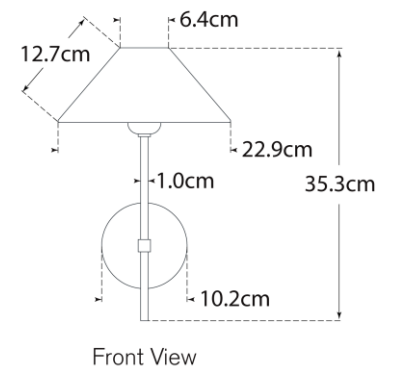

TEAR SHEET

Hackney Single Sconce

Item # SP 2022BZ-L-EU

Designer: J. Randall Powers

Height: 35.6cm

Width: 22.9cm

Extension: 23.5cm

Backplate: 10.2cm Round

Finishes: AN, BZ, HAB, PN

Shade Treatments: L, NP

Shade Details: 6.4cm x 22.9cm x 12.7cm

Socket: E14 Candelabra

Wattage: 40 B

IP Rating: IP20 Class I

Note: Requires Smaller Outlet Box

Top View

Side View

Front View