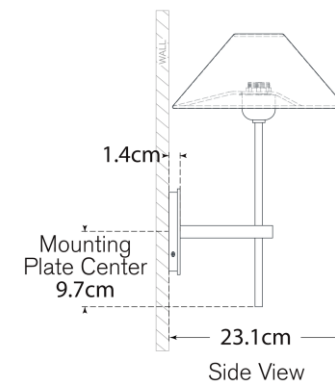

TEAR SHEET

Hackney Single Sconce

Item # SP 2022BZ-L-EU

Designer: J. Randall Powers

Height: 35.6cm

Width: 22.9cm

Extension: 23.5cm

Backplate: 10.2cm Round

Finishes: AN, BZ, HAB, PN

Shade Treatments: L, NP

Shade Details: 6.4cm x 22.9cm x 12.7cm

Socket: E14 Candelabra

Wattage: 40 B

IP Rating: IP20 Class I

Note: Requires Smaller Outlet Box

Top View

Side View

Front View