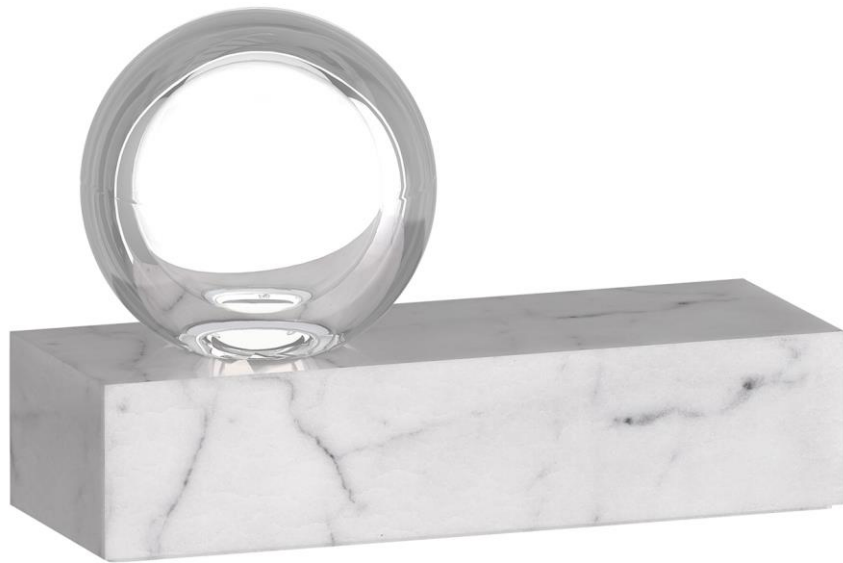

TEAR SHEET

Mina Table Lamp

Item # 702PRTMINAWM-LED927

Designer: Sean Lavin for Tech Lighting

Height: 18.29cm

Width: 12.7cm

Base: 27.94cm x 12.7cm Rectangle

Finishes: B, NB, WM

Glass Options: Clear Glas

Socket: Dedicated LED

Wattage: 10w (292lm)

Color Temperature: 2700k

CRI: 90

Input Voltage: 220V-240V

Dimming Type: DALI