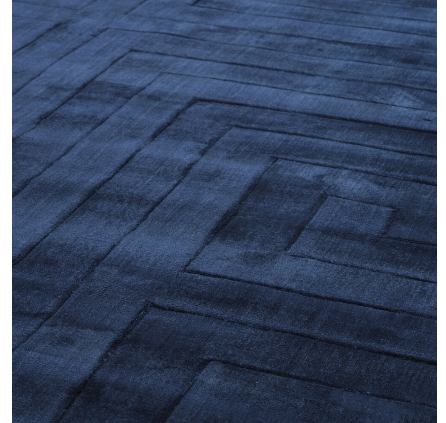

## SPECIFICATION SHEET

Item no.	109277
Item description	Carpet Baldwin sapphire 300 x 400 cm Sapphire Hand woven   100% viscose pile
Suitable for	Indoor use/dry locations only
Net weight (kg)	59.2
Net weight (lbs)	130.48

## DIMENSIONS

Dimensions (cm)	L. 400   W. 300 cm   dimensions may vary by up to 3%
Dimensions (inch)	L. 157.48"   W. 118.11"   dimensions may vary by up to 3%

## MATERIALS

109277	Carpet Baldwin sapphire 300 x 400 cm Viscose   Cotton   Latex
Backing	Cotton   polyester   latex