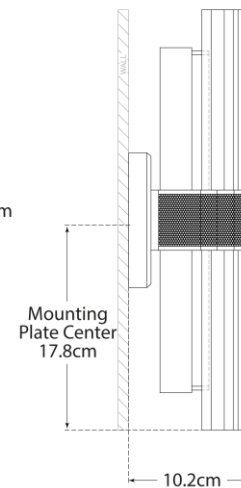

TEAR SHEET

Fascio 14" Sconce

Item # LR 2905PN-CG-EU

Designer: Lauren Rottet

Height: 35.6cm

Width: 11.4cm

Extension: 10.8cm

Backplate: 11.4cm Square

Finishes: BZ, HAB, PN

Trim Options: CG

Socket: Dedicated LED

Wattage: 12w (1000lm)

IP Rating: IP20 Class I

Top View

Side View

Front View