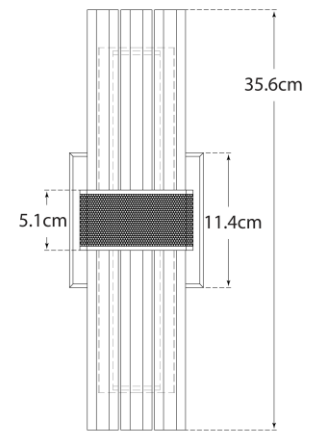

TEAR SHEET

Fascio 14" Sconce

Item # LR 2905PN-CG-EU

Designer: Lauren Rottet

Height: 35.6cm

Width: 11.4cm

Extension: 10.8cm

Backplate: 11.4cm Square

Finishes: BZ, HAB, PN

Trim Options: CG

Socket: Dedicated LED

Wattage: 12w (1000lm)

IP Rating: IP20 Class I

Top View

Side View

Front View