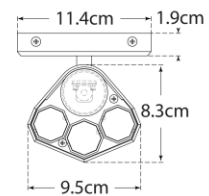

TEAR SHEET

Fascio 14" Sconce

Item # LR 2905PN-CG-EU

Designer: Lauren Rottet

Height: 35.6cm

Width: 11.4cm

Extension: 10.8cm

Backplate: 11.4cm Square

Finishes: BZ, HAB, PN

Trim Options: CG

Socket: Dedicated LED

Wattage: 12w (1000lm)

IP Rating: IP20 Class I

Top View

Side View

Front View