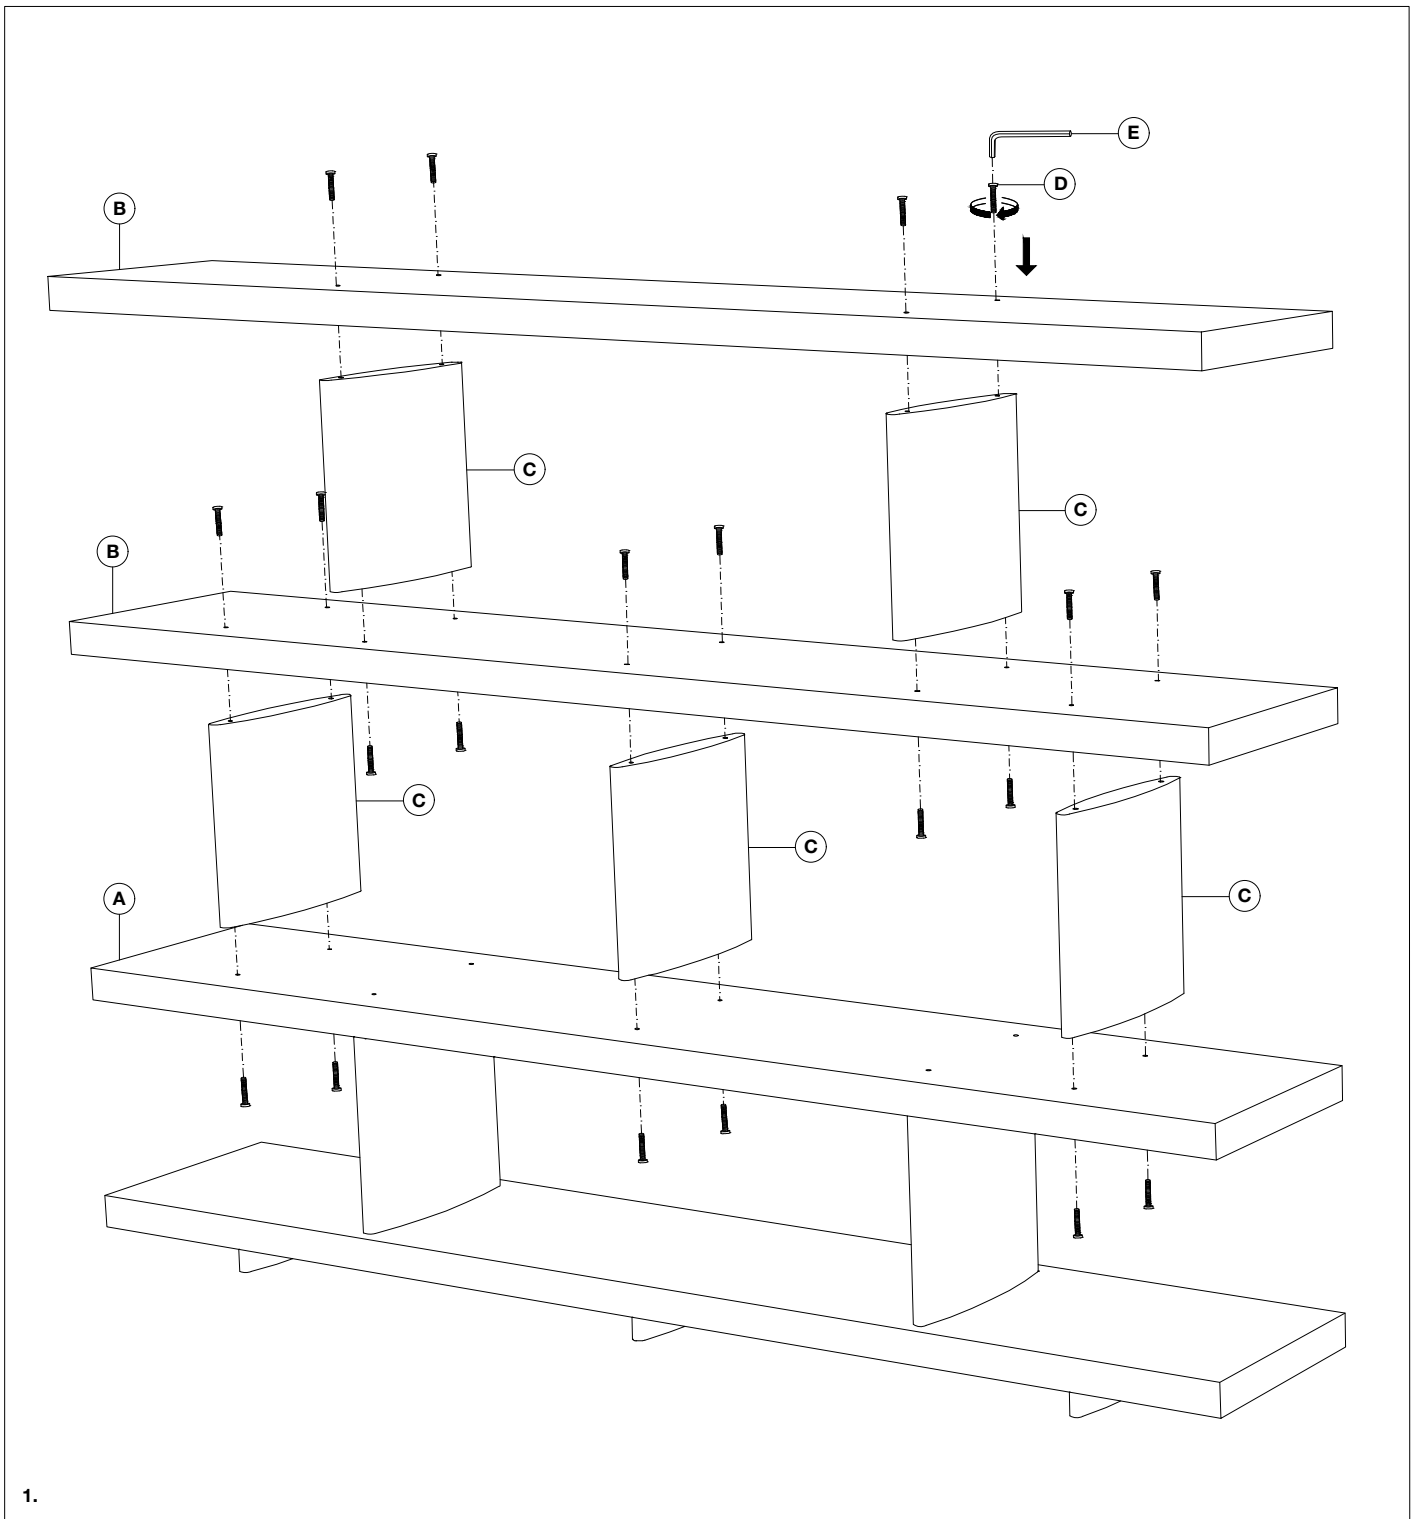

114888 Cabinet Brett

Attention!

Place the item on a padded area to prevent damage to the item.

Care instructions:

Dust regularly and clean with a soft dry cloth. Remove spills immediately as moisture can cause the veneer to peel off the surface.