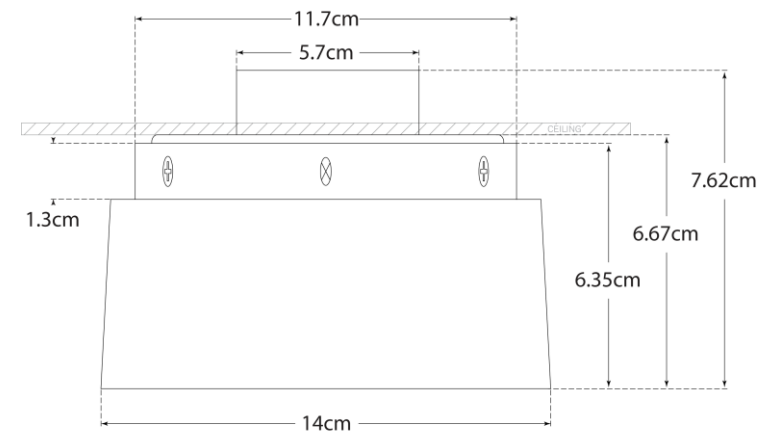

### Halo Petite Flush Mount

Item # BBL 4090G-EU

Designer: Barbara Barry

Height: 6.4cm

Width: 14cm

Canopy: 11.4cm Round

Finishes: BLK, BSL, G, WHT

Socket: Dedicated LED

Wattage: 11w (1100lm)

IP Rating: IP20 Class I

Note: Requires Smaller Outlet Box

Side View