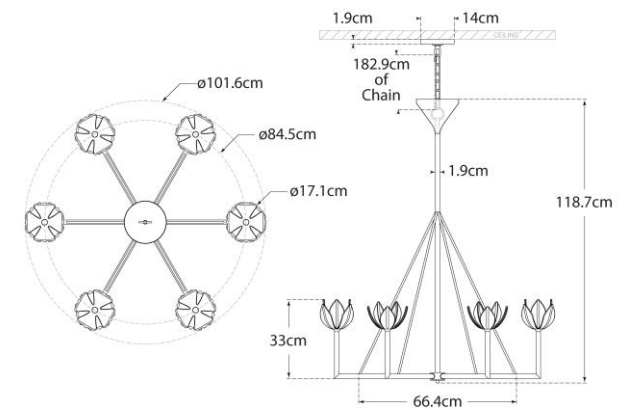

TEAR SHEET

Alberto Large Single Tier Chandelier

Item # JN 5004AGL-EU

Designer: Julie Neill

Height: 118.7cm

Width: 101.6cm

Canopy: 14cm Round

Finishes: AGL, BSL, PW

Socket: 6 - E14 Candelabra

Wattage: 6 - 60 G

IP Rating: IP20 Class I

Top View

Front View