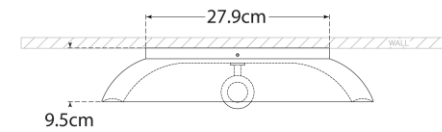

TEAR SHEET

Leeds Large Round Sconce

Item # CS 2607OSB-EU

Designer: Christopher Spitzmiller

Height: 40.6cm

Width: 40.6cm

Extension: 9.5cm

Backplate: 27.9cm Round

Finishes: CGD, IVO, OSB, SHG

Socket: E14 Candelabra

Wattage: 60 B

IP Rating: IP20 Class I

Note: Reactive Ceramic Glazes Will Vary in Color and Texture

Top View

Front View

Side View