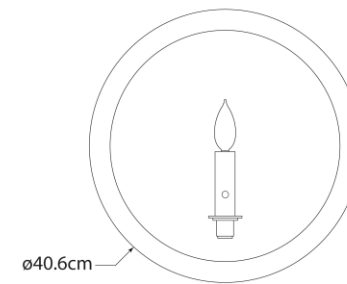

TEAR SHEET

Leeds Large Round Sconce

Item # CS 2607OSB-EU

Designer: Christopher Spitzmiller

Height: 40.6cm

Width: 40.6cm

Extension: 9.5cm

Backplate: 27.9cm Round

Finishes: CGD, IVO, OSB, SHG

Socket: E14 Candelabra

Wattage: 60 B

IP Rating: IP20 Class I

Note: Reactive Ceramic Glazes Will Vary in Color and Texture

Top View

Front View

Side View