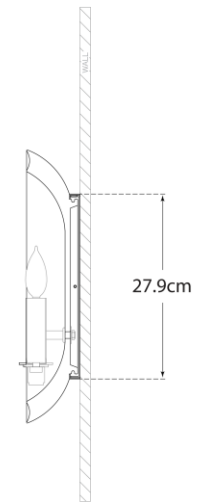

TEAR SHEET

Leeds Large Round Sconce

Item # CS 2607OSB-EU

Designer: Christopher Spitzmiller

Height: 40.6cm

Width: 40.6cm

Extension: 9.5cm

Backplate: 27.9cm Round

Finishes: CGD, IVO, OSB, SHG

Socket: E14 Candelabra

Wattage: 60 B

IP Rating: IP20 Class I

Note: Reactive Ceramic Glazes Will Vary in Color and Texture

Top View

Front View

Side View