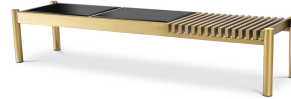

E I C H H O L T Z

EST. 1992

SPECIFICATION SHEET

Item no.	115270
Item description	Coffee Table Bibi brushed brass finish Brushed brass finish black bevelled glass
Suitable for	Indoor use/dry locations only
Net weight (kg)	27.6

DIMENSIONS

Item dimensions (cm)	180 x 44 x H. 35,5 cm
Item dimensions (inch)	70.87" x 17.32" x 13.98" H

SPECIFICATIONS

Material(s)	115270A: Stainless steel	115270B: Glass
Maximum weight load (kg)	75	

LOGISTIC INFORMATION

115270A - Coffee Table Bibi brushed brass finish - Stand - 1pc(s)

Carton dimensions (m)	1.84 x 0.48 x 0.39
Volume (cbm)	0.3444
Gross weight (kg)	17.00

115270B - Coffee Table Bibi brushed brass fin - Black glass - 1pc(s)