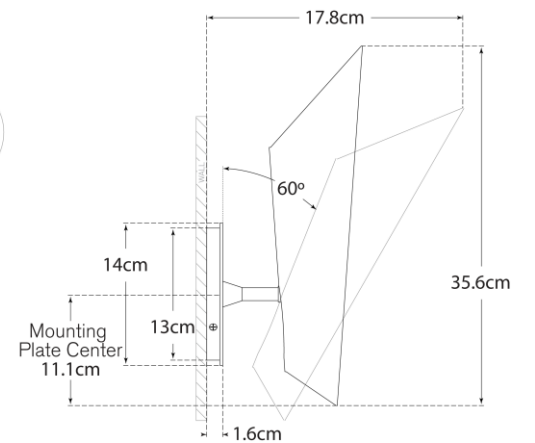

TEAR SHEET

Franca Pivoting Shade Sconce

Item # ARN 2410HAB-WHT-EU

Designer: AERIN

Height: 35.6cm

Width: 14cm

Extension: 17.8cm

Backplate: 14cm Round

Finishes: HAB

Shade Treatments: BLK, WHT

Socket: E27 Keyless

Wattage: 40 A

IP Rating: IP20 Class I

Front View

Side View