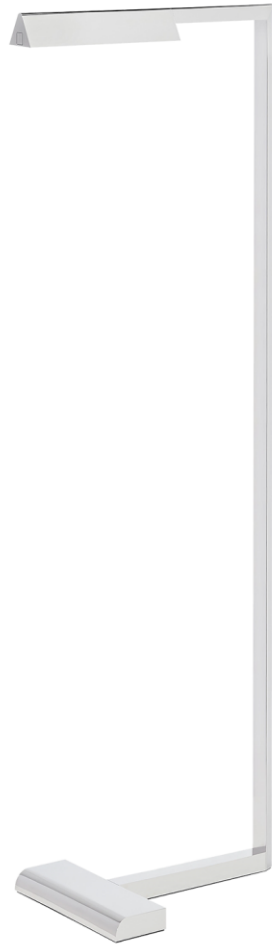

TEAR SHEET

Dessau 38" Floor Lamp

Item # 702PRTDES38N-LED927

Designer: Sean Lavin for Tech Lighting

Height: 96.52cm

Width: 22.86cm

Base: 31.242cm x 22.86cm T-Shape

Finishes: B, N, NB

Socket: Dedicated LED

Wattage: 10w (462lm)

Color Temperature: 2700k

CRI: 90

Input Voltage: 220V-240V

Dimming Type: DALI

L70: >50000