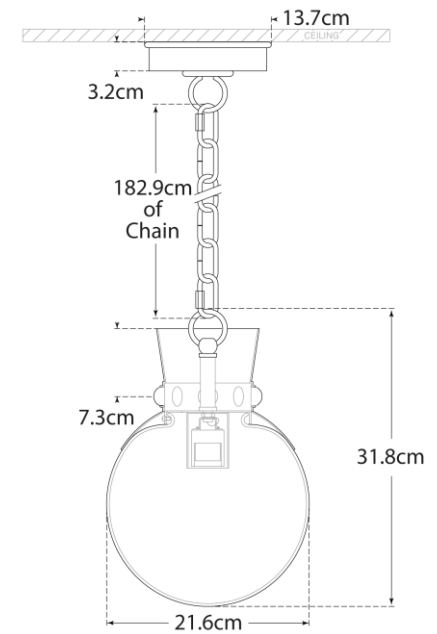

## Lucia Small Pendant

Item # JN 5050MBK/G-CG-EU

Designer: Julie Neill

Height: 31.8cm

Width: 21.6cm

Canopy: 12.7cm Round

Finishes: CEL/G, G/WHT, MBK/G, WHT/G

Glass Options: CG

Socket: E27 Keyless

Wattage: 60 A

IP Rating: IP20 Class I

Front View