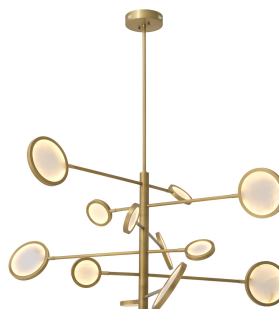

E I C H H O L T Z

SPECIFICATION SHEET

Item no.	114588
Item description	Chandelier Domani antique brass finish Antique brass finish alabaster
Suitable for	Indoor use/dry locations only
Net weight (kg)	15,5

DIMENSIONS

Item dimensions (cm)	∅ 136 x H. 68 cm
Item dimensions (inch)	53.54" dia x 26.77" H
Wall/ceiling plate dimensions (cm)	∅ 18 x H. 4 cm
Wall/ceiling plate dimensions (inch)	7.09" dia x 1.57" H
Wire length (cm)	170 cm
Wire length (inch)	66,93 inch

SPECIFICATIONS

Material(s)	Iron Alabaster
Lamp holder	Integrated LED
Voltage	220 - 240 Volt
Wattage (total)	56 watt
Light source	3014 SMD LED strip
LED colour temperature (kelvin)	2700 K
Type of plug	Not applicable
Dimmable	Dimmable, dimmer not included
Switch	No
Wire	2 core + earth wire (0,75mm ²)
Hanging method	Pipe