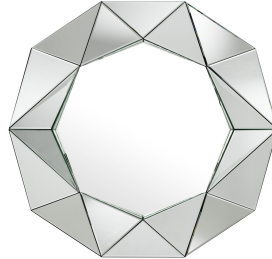

E I C H H O L T Z

## SPECIFICATION SHEET

<b>Item no.</b>	113475
<b>Item description</b>	Mirror Del Ray clear mirror glass
<b>Category</b>	Mirrors
<b>Type</b>	Wall mirrors
<b>Country of origin</b>	China

### ITEM MEASUREMENTS

<b>Dimensions (cm)</b>	105 x H. 100 x D. 10 cm
<b>Dimensions (inch)</b>	41.34" x 39.37" H x 3.94" D
<b>Glass thickness (mm)</b>	4
<b>Glass thickness (inch)</b>	0,157
<b>Mirror dimensions (cm)</b>	68 x H. 68 cm
<b>Mirror dimensions (inch)</b>	26.77" x 26.77" H
<b>Net weight (kg)</b>	22

### SPECIFICATIONS

<b>Material(s)</b>	Mirror glass   MDF
<b>Finish(es)/colour(s)</b>	Mirror glass
<b>Suitable for</b>	Indoor use/dry locations only
<b>Mirror hanging system</b>	French cleat, horizontal