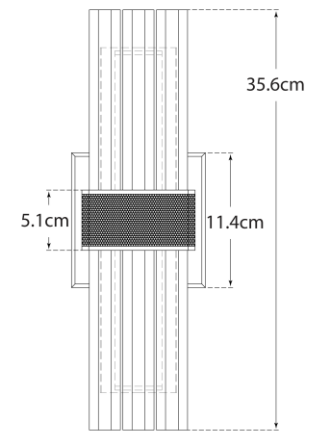

TEAR SHEET

Fascio 14" Sconce

Item # LR 2905HAB-CG-EU

Designer: Lauren Rottet

Height: 35.6cm

Width: 11.4cm

Extension: 10.8cm

Backplate: 11.4cm Square

Finishes: BZ, HAB, PN

Trim Options: CG

Socket: Dedicated LED

Wattage: 12w (1000lm)

IP Rating: IP20 Class I

Top View

Side View

Front View