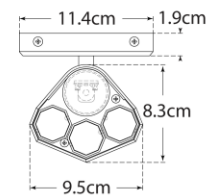

TEAR SHEET

Fascio 14" Sconce

Item # LR 2905HAB-CG-EU

Designer: Lauren Rottet

Height: 35.6cm

Width: 11.4cm

Extension: 10.8cm

Backplate: 11.4cm Square

Finishes: BZ, HAB, PN

Trim Options: CG

Socket: Dedicated LED

Wattage: 12w (1000lm)

IP Rating: IP20 Class I

Top View

Side View

Front View