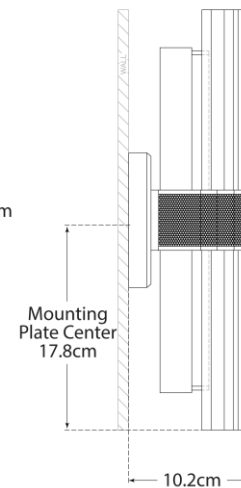

TEAR SHEET

Fascio 14" Sconce

Item # LR 2905HAB-CG-EU

Designer: Lauren Rottet

Height: 35.6cm

Width: 11.4cm

Extension: 10.8cm

Backplate: 11.4cm Square

Finishes: BZ, HAB, PN

Trim Options: CG

Socket: Dedicated LED

Wattage: 12w (1000lm)

IP Rating: IP20 Class I

Top View

Side View

Front View