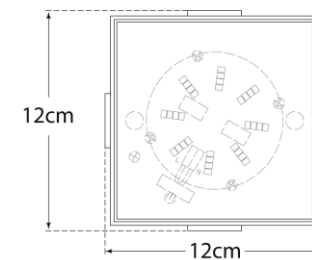

## Covet Petite Flush Mount

Item # KW 4112BZ-ALB-EU

Designer: Kelly Wearstler

Height: 11.4cm

Width: 12.1cm

Canopy: 11.4cm Square

Finishes: AB, BZ, PN

Shade Treatments: ALB

Socket: Dedicated LED

Wattage: 13w (1300lm)

IP Rating: IP20 Class I

Side View

Top View