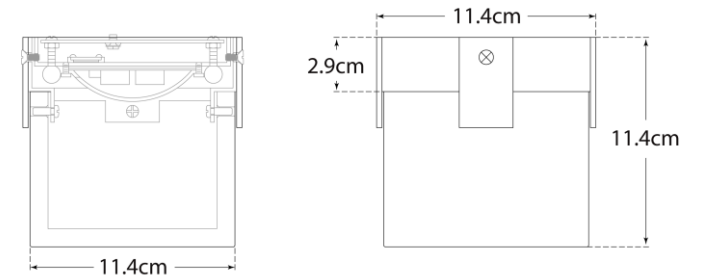

## Covet Petite Flush Mount

Item # KW 4112BZ-ALB-EU

Designer: Kelly Wearstler

Height: 11.4cm

Width: 12.1cm

Canopy: 11.4cm Square

Finishes: AB, BZ, PN

Shade Treatments: ALB

Socket: Dedicated LED

Wattage: 13w (1300lm)

IP Rating: IP20 Class I

Side View

Top View