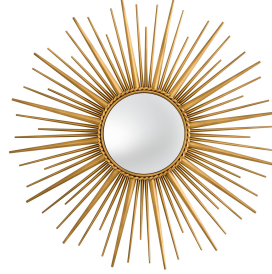

E I C H H O L T Z

EST. 1992

SPECIFICATION SHEET

Item no.	110329
Item description	Mirror Helios vintage brass finish Antique gold finish convex mirror
Suitable for	Indoor use/dry locations only
Net weight (kg)	4.4

DIMENSIONS

Item dimensions (cm)	ø 96 x D. 6 cm
Item dimensions (inch)	37.8" dia x 2.36" D
Mirror dimensions (cm)	ø 31 cm
Mirror dimensions (inch)	12.2" dia

SPECIFICATIONS

Material(s)	Convex mirror Stainless steel
Hanging method	French cleat
Stainless steel grade	SAE 202