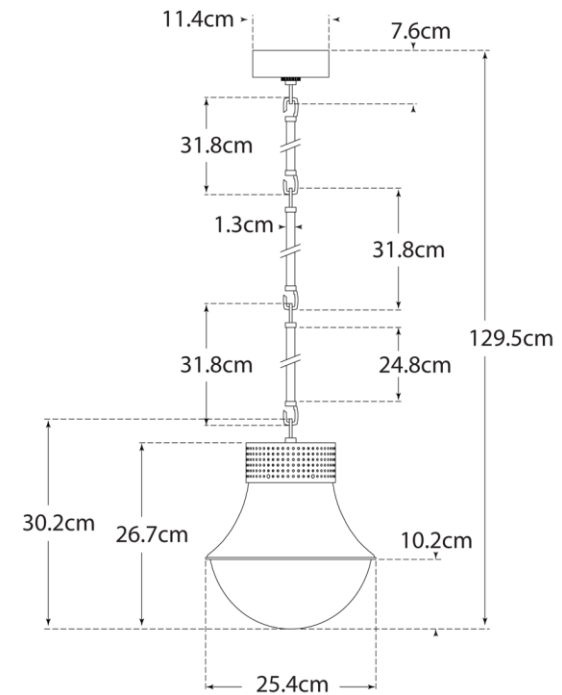

TEAR SHEET

Precision Small Pendant

Item # KW 5221AB-WG-EU

Designer: Kelly Wearstler

O/A Height: 129.5cm

Fixture Height: 30.5cm

Min. Custom Height: 50.8cm

Width: 25.4cm

Canopy: 11.4cm Round

Finishes: AB, BZ, PN

Glass Options: WG

Socket: E27 Keyless

Wattage: 60 A

IP Rating: IP20 Class I

KW5221