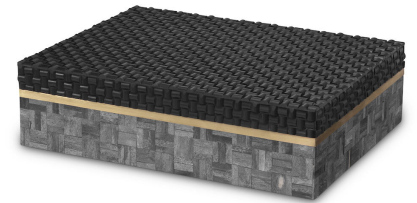

EICHHOLTZ

EST. 1992

SPECIFICATION SHEET

Item no. 118124
Item description Box Seaside L black grey
Grey | black | vintage brass finish

Suitable for Indoor use/dry locations only

Net weight (kg) 6
Net weight (lbs) 13.22

DIMENSIONS

Dimensions (cm) L. 40 | W. 30 | H. 11 cm
Dimensions (inch) L. 15.75" | W. 11.81" | H. 4.33"

MATERIALS

118124 Box Seaside L black grey
MDF | Resin | Brass

LOGISTIC INFORMATION

118124 Box Seaside L black grey | 1 pc(s)
Carton length (m) 0.58
Carton width (m) 0.41
Carton height (m) 0.4
Carton cubage (m) 0.0951
Gross weight (kg) 8
HS code EU 44209099
Carton length (inch) 22.83
Carton width (inch) 16.14
Carton height (inch) 15.75
Carton cubage (ff) 3.36
Gross weight (lbs) 17.63
Country of origin India