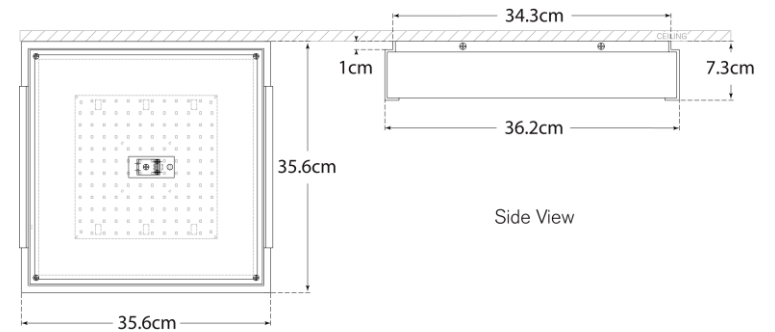

TEAR SHEET

Covet Medium Flush Mount

Item # KW 4113AB-ALB-EU

Designer: Kelly Wearstler

Height: 7cm

Width: 36.2cm

Canopy: 33.7cm Square

Finishes: AB, BZ, PN

Shade Treatments: ALB

Socket: Dedicated LED

Wattage: 46w (4300lm)

IP Rating: IP20 Class I

Top View

Side View