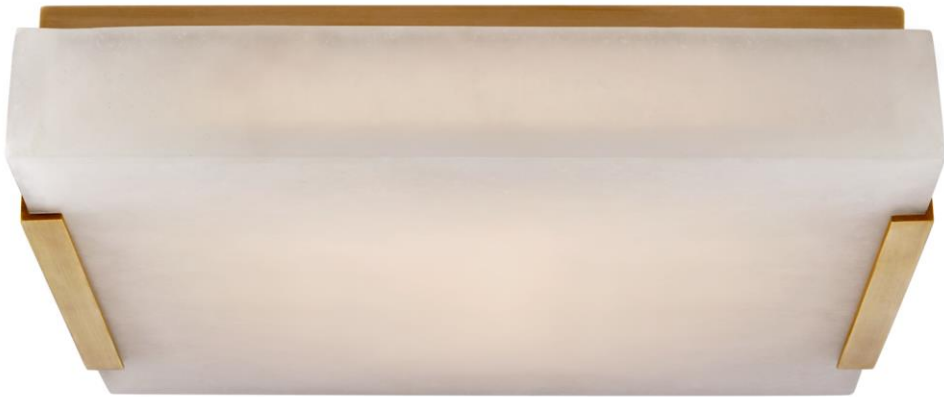

TEAR SHEET

Covet Medium Flush Mount

Item # KW 4113AB-ALB-EU

Designer: Kelly Wearstler

Height: 7cm

Width: 36.2cm

Canopy: 33.7cm Square

Finishes: AB, BZ, PN

Shade Treatments: ALB

Socket: Dedicated LED

Wattage: 46w (4300lm)

IP Rating: IP20 Class I

Top View

Side View