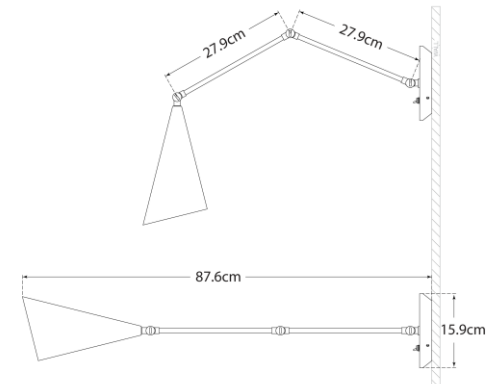

TEAR SHEET

Clemente Double Arm Library Sconce

Item # ARN 2912BLK-EU

Designer: AERIN

Height: 50.8cm - 90.2cm

Width: 16.5cm

Extension: 33cm - 88.9cm

Backplate: 15.9cm Round

Finishes: BLK, WHT

Shade Treatments: BKL, WHT

Socket: E27 Keyless w/ Switch on Backplate

Wattage: 40 A

IP Rating: IP20 Class I

Side View