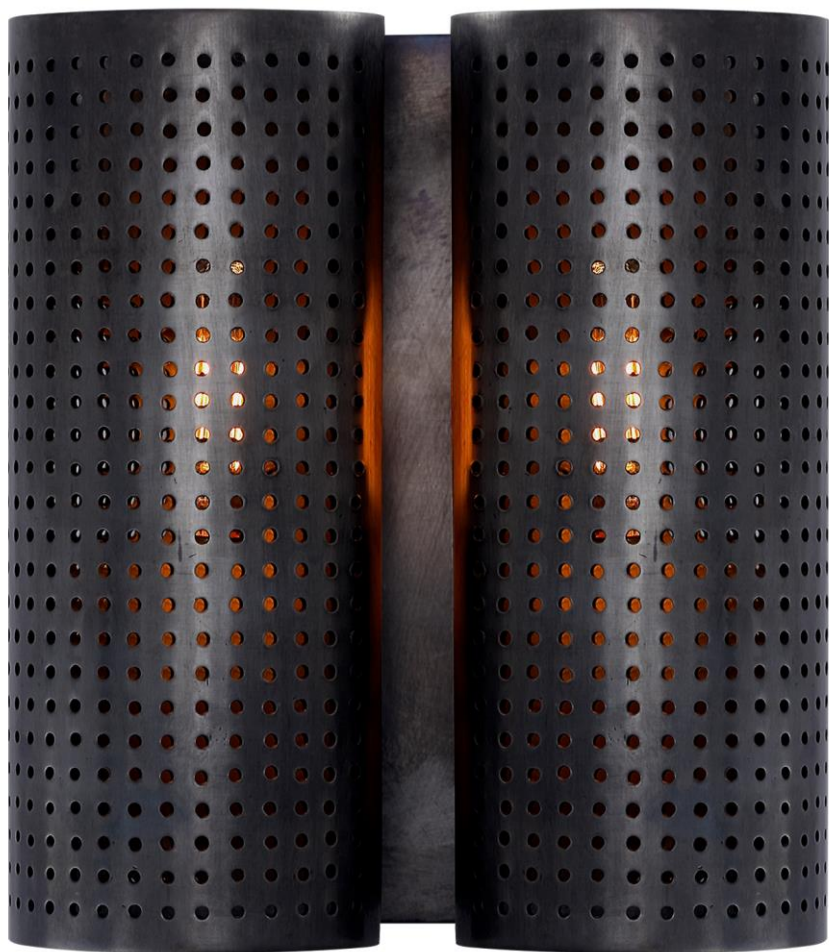

TEAR SHEET

Precision Double Sconce

Item # KW 2063BZ-EU

Designer: Kelly Wearstler

Height: 22.2cm

Width: 20.3cm

Extension: 10.2cm

Backplate: 10.8cm x 17.8cm Rectangle

Finishes: AB, BZ, PN

Socket: 2 - E14 Candelabra

Wattage: 2 - 40 T

IP Rating: IP20 Class I