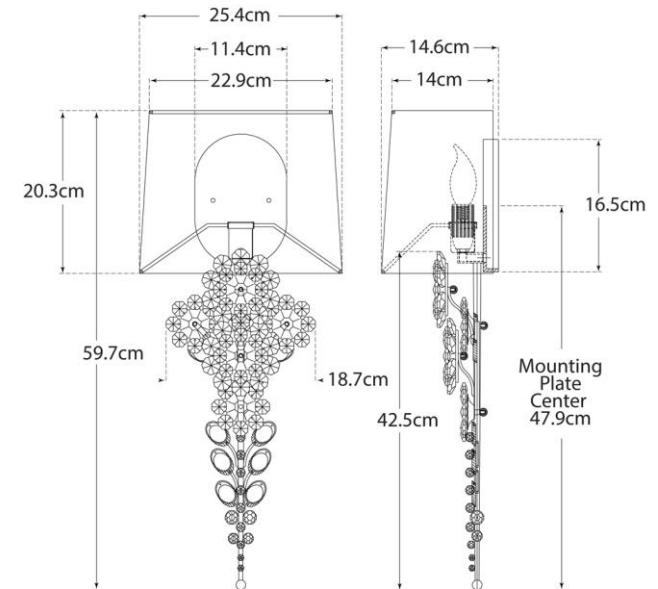

## Claret Tail Sconce

Item # ARN 2226G-L-EU

Designer: AERIN

Height: 59.7cm

Width: 25.4cm

Extension: 14.6cm

Backplate: 11.4cm x 16.5cm Oval

Finishes: BSL, G

Shade Treatments: L

Shade Details: 22.9cm x 25.4cm x 20.3cm Rectangle Shield

Socket: E14 Candelabra

Wattage: 40 B

IP Rating: IP20 Class I

ARN2226