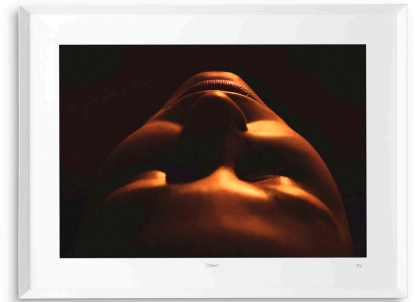

E I C H H O L T Z

EST. 1992

SPECIFICATION SHEET

Item no.	119932
Item description	Print Philippe Vogelenzang - Dawn White wooden frame clear glass
Suitable for	Indoor use/dry locations only
Net weight (kg)	10
Net weight (lbs)	22.04

DIMENSIONS

Dimensions (cm)	W. 103.5 D. 6 H. 93.5 cm
Dimensions (inch)	W. 40.75" D. 2.36" H. 36.81"

MATERIALS

119932	Print Philippe Vogelenzang - Dawn Glass Abachi wood MDF Cardboard Paper
--------	--

SPECIFICATIONS