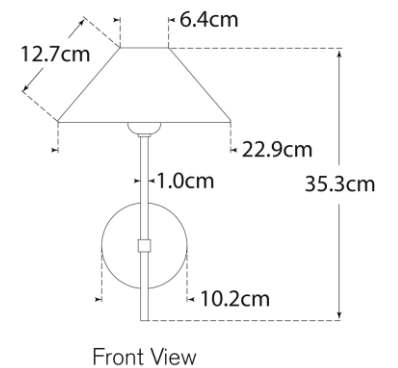

TEAR SHEET

Hackney Single Sconce

Item # SP 2022PN-L-EU

Designer: J. Randall Powers

Height: 35.6cm

Width: 22.9cm

Extension: 23.5cm

Backplate: 10.2cm Round

Finishes: AN, BZ, HAB, PN

Shade Treatments: L, NP

Shade Details: 6.4cm x 22.9cm x 12.7cm

Socket: E14 Candelabra

Wattage: 40 B

IP Rating: IP20 Class I

Note: Requires Smaller Outlet Box

Top View

Side View

Front View