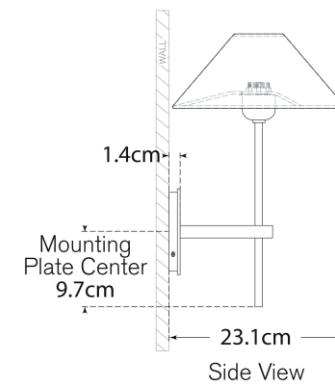

TEAR SHEET

Hackney Single Sconce

Item # SP 2022PN-L-EU

Designer: J. Randall Powers

Height: 35.6cm

Width: 22.9cm

Extension: 23.5cm

Backplate: 10.2cm Round

Finishes: AN, BZ, HAB, PN

Shade Treatments: L, NP

Shade Details: 6.4cm x 22.9cm x 12.7cm

Socket: E14 Candelabra

Wattage: 40 B

IP Rating: IP20 Class I

Note: Requires Smaller Outlet Box

Top View

Side View

Front View