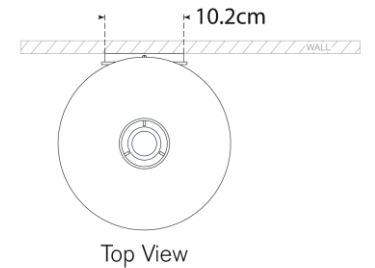

TEAR SHEET

Hackney Single Sconce

Item # SP 2022PN-L-EU

Designer: J. Randall Powers

Height: 35.6cm

Width: 22.9cm

Extension: 23.5cm

Backplate: 10.2cm Round

Finishes: AN, BZ, HAB, PN

Shade Treatments: L, NP

Shade Details: 6.4cm x 22.9cm x 12.7cm

Socket: E14 Candelabra

Wattage: 40 B

IP Rating: IP20 Class I

Note: Requires Smaller Outlet Box

Top View

Side View

Front View