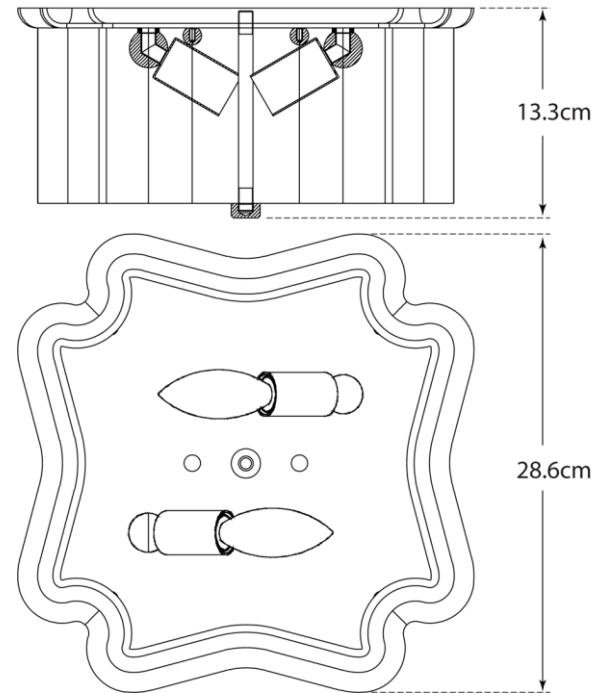

TEAR SHEET

Bolsena Deco Flush Mount

Item # ARN 4047BSL-EU

Designer: AERIN

Height: 14.6cm

Width: 29.8cm

Finishes: BSL, G, WHT

Glass Options: FG

Socket: 2 - E14 Candelabra

Wattage: 2 - 60 B

IP Rating: IP20 Class I

ARN4047