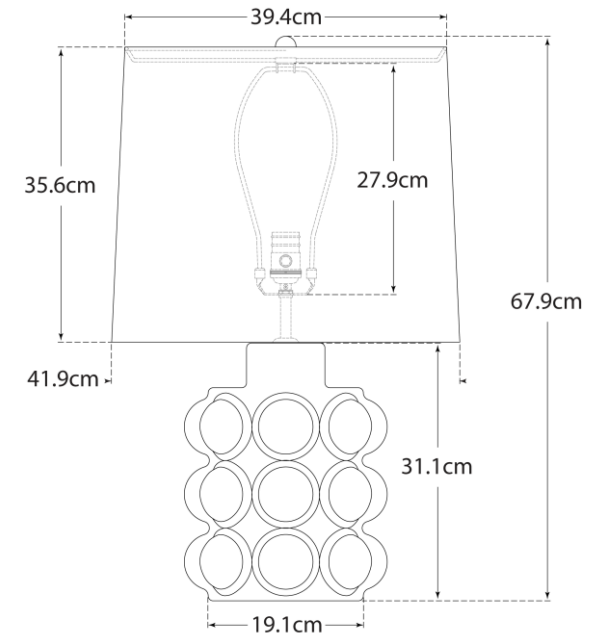

TEAR SHEET

Vedra Medium Table Lamp

Item # ARN 3645BC-L-EU

Designer: AERIN

Height: 67.3cm

Width: 41.9cm

Base: 19cm Round

Finishes: BC, PBC

Shade Treatments: L

Shade Details: 39.4cm x 41.9cm x 35.6cm

Socket: E27 Keyless w/ Line Switch

Wattage: 100 A

IP Rating: IP20 Class II

Note: Reactive Ceramic Glazes Will Vary in Color and Texture

Front View