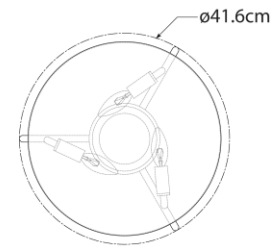

TEAR SHEET

Affinity Medium Dome Table Lamp

Item # KW 3920BM-PN-EU

Designer: Kelly Wearstler

Height: 55.9cm

Width: 38.1cm

Base: 12.7cm Round

Finishes: BM, WM

Shade Treatments: AB, PN

Socket: 3 - E14 Keyless

Wattage: 3 - 40 B

IP Rating: IP20 Class II

Top View

Front View