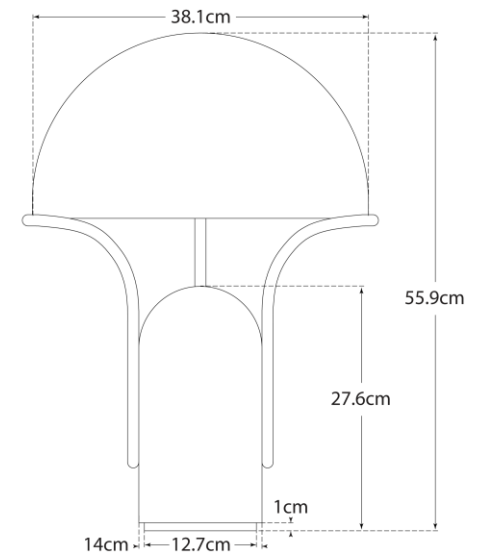

TEAR SHEET

Affinity Medium Dome Table Lamp

Item # KW 3920BM-PN-EU

Designer: Kelly Wearstler

Height: 55.9cm

Width: 38.1cm

Base: 12.7cm Round

Finishes: BM, WM

Shade Treatments: AB, PN

Socket: 3 - E14 Keyless

Wattage: 3 - 40 B

IP Rating: IP20 Class II

Top View

Front View