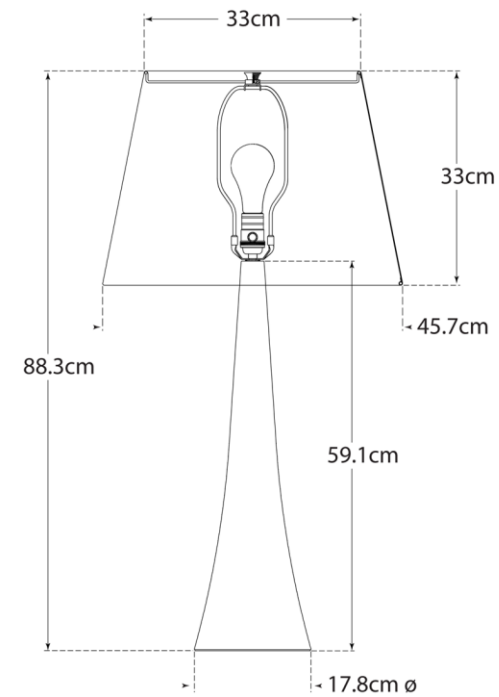

### Dover Table Lamp

Item # ARN 3002G-L-EU

Designer: AERIN

Height: 88.3cm

Width: 45.7cm

Base: 17.8cm Round

Finishes: AI, BSL, G

Shade Treatments: L

Shade Details: 33cm x 45.7cm x 33cm

Socket: E27 Keyless w/ Line Switch

Wattage: 100 A

IP Rating: IP20 Class II

ARN3002