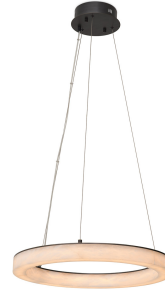

E I C H H O L T Z

EST. 1992

SPECIFICATION SHEET

Item no.	117049
Item description	Chandelier Sankt Gallen S bronze highlight finish Alabaster bronze highlight finish Alabaster is a natural material, each piece differs in color, opacity and veining
Suitable for	Indoor use/dry locations only
Net weight (kg)	12

DIMENSIONS

Item dimensions (cm)	∅ 60 x H. 5,5 cm - min H. 50 cm - max H. 200 cm
Item dimensions (inch)	23.62" dia x 2.17" H - 19.69" min H - 78.74" max H
Wall/ceiling plate dimensions (cm)	∅ 18 x H. 6 cm
Wall/ceiling plate dimensions (inch)	7.09" dia x 2.36" H
Wire length (cm)	200 cm
Wire length (inch)	78,74 inch

SPECIFICATIONS

Material(s)	Iron Alabaster
Lamp holder	Integrated LED
Wattage (total)	20 watt
Light source	2835 SMD LED strip
LED colour temperature (kelvin)	2700 K
Nominal lifetime	30000 hours
Lumen	5100 lumen
Type of plug	Not applicable
Dimmable	Dimmable, dimmer not included
Wire	3 core (0,75mm ²)
Hanging method	Metal wire