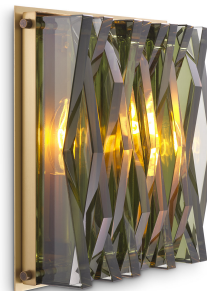

E I C H H O L T Z

SPECIFICATION SHEET

Item no.	115742
Item description	Wall Lamp Nuvola S antique brass finish Antique brass finish green glass
Suitable for	Indoor use/dry locations only
Net weight (kg)	5.58

DIMENSIONS

Item dimensions (cm)	24 x H. 24 x D. 9 cm
Item dimensions (inch)	9.45" x 9.45" H x 3.54" D
Wall/ceiling plate dimensions (cm)	15 x H. 21 x D. 3 cm
Wall/ceiling plate dimensions (inch)	5.91" x 8.27" H x 1.18" D

SPECIFICATIONS

Material(s)	Iron Glass
Lamp holder	E14
Lamp holder qty	2
Voltage	220 - 240 Volt
Wattage (max)	5 watt
Dimmable	Dimmable, dimmer not included
Switch	No
Wire	2 core + earth wire (0,75mm ²)

LOGISTIC INFORMATION