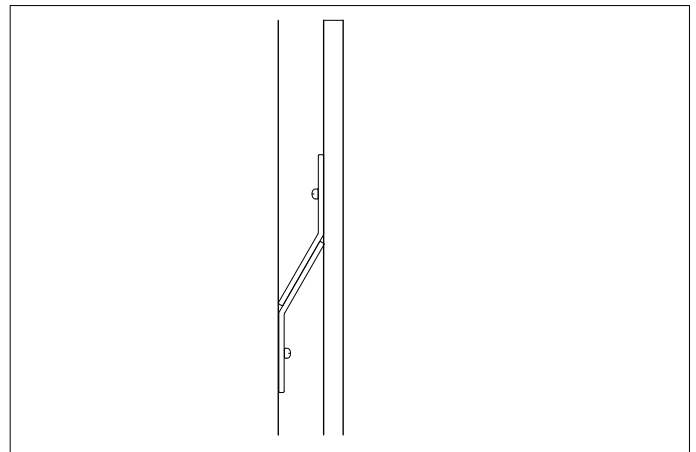

**Item type**

Mirror

**Item name**

Guido

**Item number(s)**

115202

**Attention!**

Place the item on a padded area to prevent damage to the item.

✉ [service@eichholtz.com](mailto:service@eichholtz.com)

☎ +31 (0)252 515 850

1. Fix the wall plate to the wall by using wall mounting plugs and screws suitable to your wall type.

2.

3.

4.