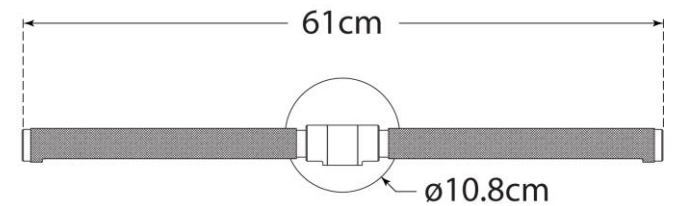

TEAR SHEET

Barrett 24" Picture Light

Item # RL 2724NB-EU

Designer: Ralph Lauren

Height: 10.8cm

Width: 61cm

Extension: 21.6cm

Backplate: 10.8cm round

Finishes: NB, PN

Socket: Dedicated LED

Wattage: 32w (3000lm)

IP Rating: IP20 Class I

Note: Requires Smaller Outlet Box

Front View

Side View