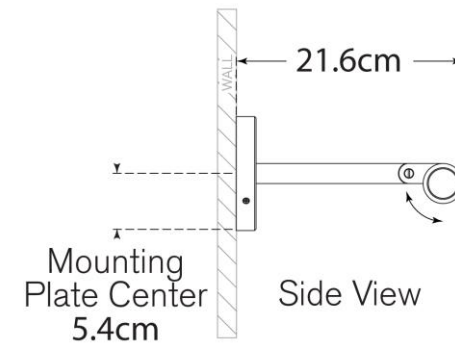

TEAR SHEET

Barrett 24" Picture Light

Item # RL 2724NB-EU

Designer: Ralph Lauren

Height: 10.8cm

Width: 61cm

Extension: 21.6cm

Backplate: 10.8cm round

Finishes: NB, PN

Socket: Dedicated LED

Wattage: 32w (3000lm)

IP Rating: IP20 Class I

Note: Requires Smaller Outlet Box

Front View

Side View