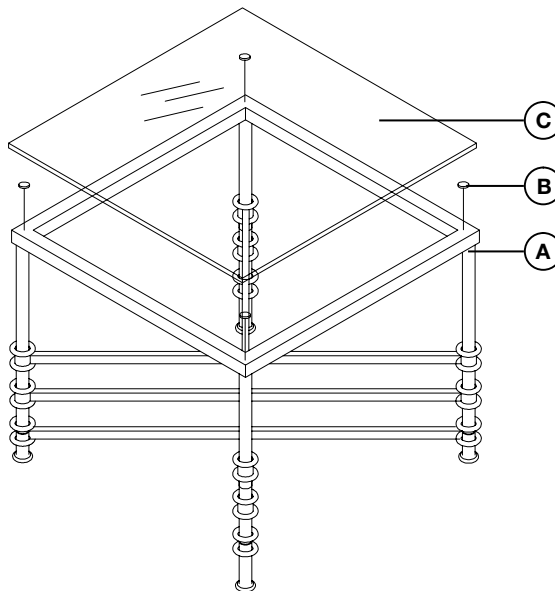

E I C H H O L T Z

112374 COFFEE TABLE STRATO

ASSEMBLY INSTRUCTION

PARTS

1x

A

4x

B

3x

C

PARTS