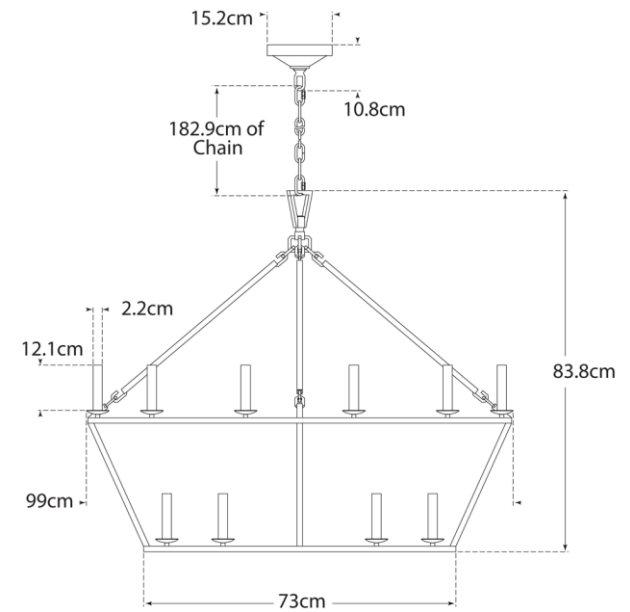

TEAR SHEET

Darlana Large Two-Tiered Ring Chandelier

Item # CHC 5179PN-EU

Designer: Chapman & Myers

Height: 83.8cm

Width: 101.6cm

Canopy: 15.2cm Round

Finishes: Al, GI, PN

Socket: 20 - E14 Candelabra

Wattage: 20 - 40 B

IP Rating: IP20 Class I

©EFC DESIGNS

CHC5179