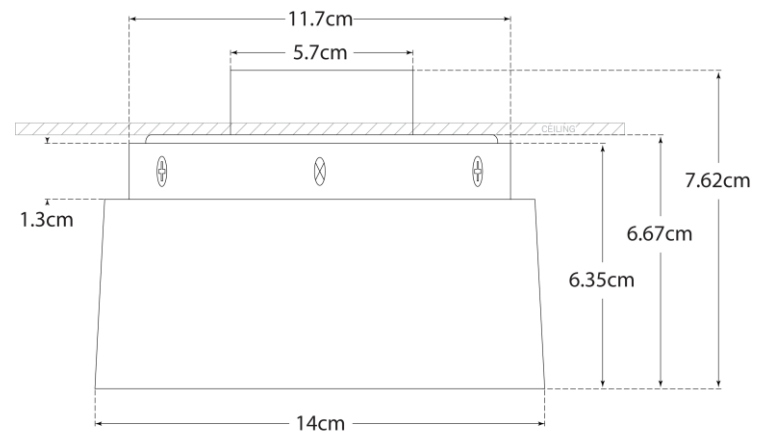

TEAR SHEET

Halo Petite Flush Mount

Item # BBL 4090WHT-EU

Designer: Barbara Barry

Height: 6.4cm

Width: 14cm

Canopy: 11.4cm Round

Finishes: BLK, BSL, G, WHT

Socket: Dedicated LED

Wattage: 11w (1100lm)

IP Rating: IP20 Class I

Note: Requires Smaller Outlet Box

Side View