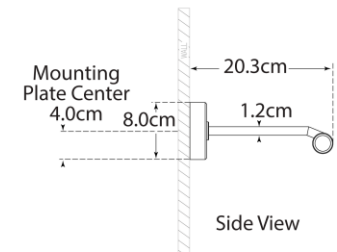

Finishes: NB, PN

Socket: Dedicated LED

Wattage: 36w (3000lm)

IP Rating: IP20 Class I

Front View

Side View