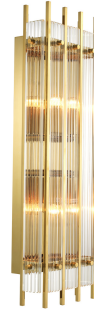

E I C H H O L T Z

25 YEARS OF LUXURY

SPECIFICATION SHEET

Item no.	111899
Item description	Wall Lamp Sparks L gold finish
Category	Lighting
Type	Wall lamps
Country of origin	China

ITEM MEASUREMENTS (CM / KG)

Dimensions	A. 23 B. 12 C. 65 cm
Net weight	8

Dimensions are indicated as follows: A = width | B = depth | C = height

SPECIFICATIONS

Material(s)	Glass Brass Iron
Finish(es)/colour(s)	Gold finish clear glass
Suitable for	Indoor use only
Lamp holder type qty	E14 4
Switch	No
Dimmer	Not included
Wire type	3 x 0,75
Wire length (cm)	15
Plug type	Not applicable
Max. wattage	40 watt