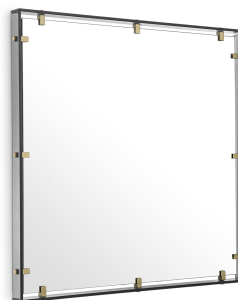

E I C H H O L T Z

SPECIFICATION SHEET

Item no.	116007
Item description	Mirror Verona smoke glass M Smoke glass antique brass finish
Suitable for	Indoor use/dry locations only
Net weight (kg)	26.2

DIMENSIONS

Item dimensions (cm)	101,5 x 101,5 x D. 6 cm
Item dimensions (inch)	39.96" x 39.96" x 2.36" D
Mirror dimensions (cm)	95 x H. 95 cm
Mirror dimensions (inch)	37.4" x 37.4" H

SPECIFICATIONS

Material(s)	Iron Glass
Hanging method	French cleat, horizontal & vertical