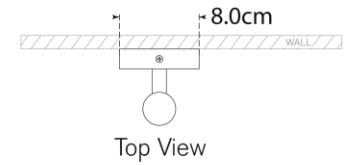

TEAR SHEET

Rousseau Small Bath Sconce

Item # KW 2280BZ-EC-EU

Designer: Kelly Wearstler

Height: 36.8cm

Width: 7.6cm

Extension: 7cm

Backplate: 7.6cm x 12.7cm Oval

Finishes: AB, BZ, PN

Glass Options: EC, SG

Socket: Dedicated LED

Wattage: 6w (700lm)

IP Rating: IP20 Class II

Note: Requires Smaller Outlet Box

Top View

Side View