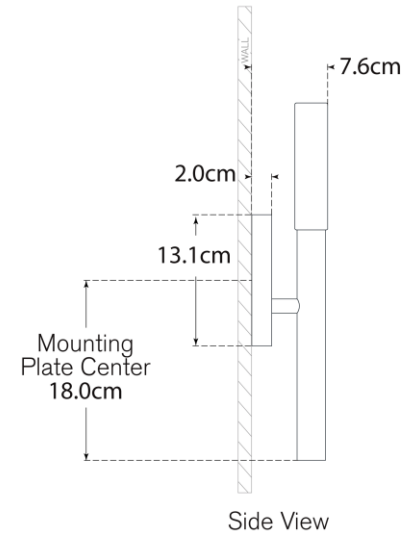

TEAR SHEET

Rousseau Small Bath Sconce

Item # KW 2280BZ-EC-EU

Designer: Kelly Wearstler

Height: 36.8cm

Width: 7.6cm

Extension: 7cm

Backplate: 7.6cm x 12.7cm Oval

Finishes: AB, BZ, PN

Glass Options: EC, SG

Socket: Dedicated LED

Wattage: 6w (700lm)

IP Rating: IP20 Class II

Note: Requires Smaller Outlet Box

Top View

Side View

Front View