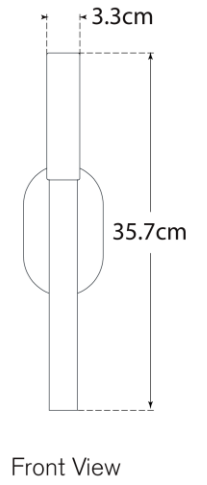

TEAR SHEET

Rousseau Small Bath Sconce

Item # KW 2280BZ-EC-EU

Designer: Kelly Wearstler

Height: 36.8cm

Width: 7.6cm

Extension: 7cm

Backplate: 7.6cm x 12.7cm Oval

Finishes: AB, BZ, PN

Glass Options: EC, SG

Socket: Dedicated LED

Wattage: 6w (700lm)

IP Rating: IP20 Class II

Note: Requires Smaller Outlet Box

Top View

Side View

Front View