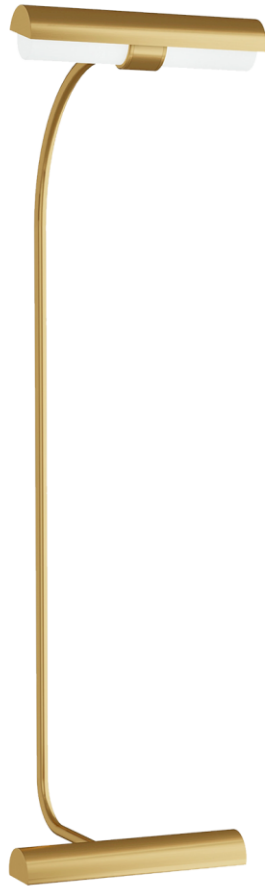

TEAR SHEET

Calumn 43 Floor Lamp

Item # 702PRTCLMNB-LED930

Designer: Sean Lavin for Tech Lighting

Height: 109.22cm

Width: 40.39cm

Base: 36.83cm x 42.418cm T-Shape

Finishes: B, NB

White Glas

Socket: Dedicated LED

Wattage: 8w (930lm)

Color Temperature: 3000k

CRI: 90

Input Voltage: 220V-240V

Dimming Type: DALI