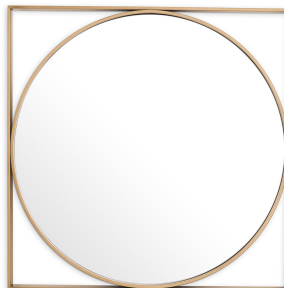

E I C H H O L T Z

SPECIFICATION SHEET

Item no.	116032
Item description	Mirror Montauk brushed brass finish Brushed brass finish
Suitable for	Indoor use/dry locations only
Net weight (kg)	22.8

DIMENSIONS

Item dimensions (cm)	90 x H. 90 x D. 5 cm
Item dimensions (inch)	35.43" x 35.43" H x 1.97" D
Mirror dimensions (cm)	∅ 85 cm
Mirror dimensions (inch)	33.46" dia

SPECIFICATIONS

Material(s)	Stainless steel Mirror glass Plywood Non woven fabric
Hanging method	French cleat
Stainless steel grade	SAE 201

LOGISTIC INFORMATION

Carton dimensions (m)	0.94 x 0.94 x 0.1
Volume (cbm)	0.0884
Gross weight (kg)	25.00
HS code	70099200
Country of origin	China