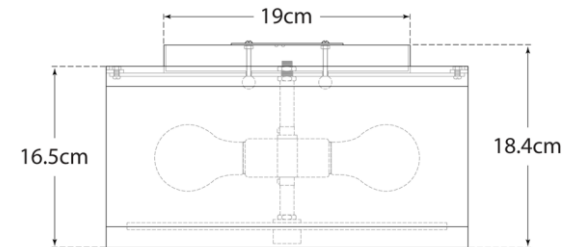

TEAR SHEET

Walker Small Flush Mount

Item # KS 4070G-L/BL-EU

Designer: kate spade new york

Height: 19cm

Width: 33cm

Canopy: 22.2cm Round

Finishes: BSL, G, LC

Shade Treatments: L, L/BL, NL

Socket: 2 - E27 Keyless

Wattage: 2 - 60 A

IP Rating: IP20 Class I

Bottom View