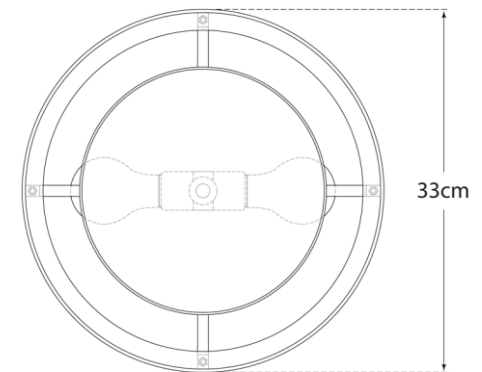

TEAR SHEET

Walker Small Flush Mount

Item # KS 4070G-L/BL-EU

Designer: kate spade new york

Height: 19cm

Width: 33cm

Canopy: 22.2cm Round

Finishes: BSL, G, LC

Shade Treatments: L, L/BL, NL

Socket: 2 - E27 Keyless

Wattage: 2 - 60 A

IP Rating: IP20 Class I

Bottom View