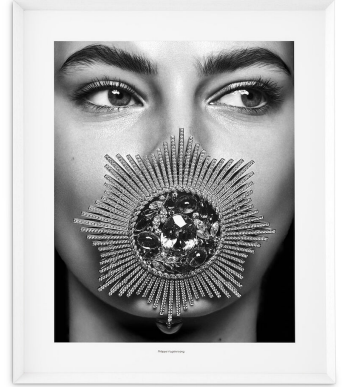

E I C H H O L T Z

EST. 1992

SPECIFICATION SHEET

Item no.	117308
Item description	Print Philippe Vogelenzang - La Bouche White wooden frame clear glass
Suitable for	Indoor use/dry locations only
Net weight (kg)	-
Net weight (lbs)	-

DIMENSIONS

Dimensions (cm)	L. 124 W. 104 D. 6 cm
Dimensions (inch)	L. 48.82" W. 40.94" D. 2.36"

MATERIALS

117308	Print Philippe Vogelenzang - La Bouche Pine Wood MDF Glass Paper
--------	---

SPECIFICATIONS