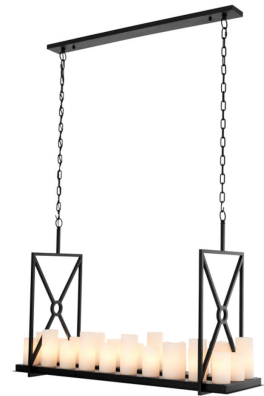

EICHHOLTZ

EST. 1992

SPECIFICATION SHEET

Item no.	109566
Item description	Chandelier Commodore black finish Black finish including faux candle shades LED spots including remote control
Suitable for	Indoor use/dry locations only
Net weight (kg)	25
Net weight (lbs)	55.1

DIMENSIONS

Dimensions (cm)	W. 120 D. 39 H. 79 cm
Dimensions (inch)	W. 47.24" D. 15.35" H. 31.10"
Wall/ceiling plate dimensions (cm)	L. 108 W. 10 H. 2.5 cm
Wall/ceiling plate dimensions (inch)	L. 42.52" W. 3.94" H. 0.98"
Wire length (cm)	165
Wire length (inch)	64.96

MATERIALS

109566	Chandelier Commodore black finish Iron Resin
--------	---

SPECIFICATIONS

Assembly required?	This product requires assembly
Lamp holder	E14
Lamp holder qty	22
Plug	Not applicable
Voltage	220 - 240 Volt
Rec. bulb wattage (max)	5 watt
Wattage (max)	5 watt
Wattage (total)	4 watt
Light source	High Power LED spots included E14 light bulbs not included
LED colour temperature (kelvin)	2800 K
Nominal lifetime	8000 hours
Lumen	1000 Lumen
Dimmer	No
Wire	3 core (0,75mm ²)
Test certificates	CE Pass 2018
Hanging method	Chain
Length hanging method (cm)	150
Length hanging method (inch)	59.06

LOGISTIC INFORMATION

109566	Chandelier Commodore black finish 1 pc(s)
Carton length (m)	1.28
Carton width (m)	0.48

All product specifications and data on this sheet are subject to change without notice to improve reliability, function, design or otherwise. Eichholtz disclaims any and all liability for any errors, inaccuracies or incompleteness contained on this sheet or in any other disclosure relating to the products. 26/03/2024