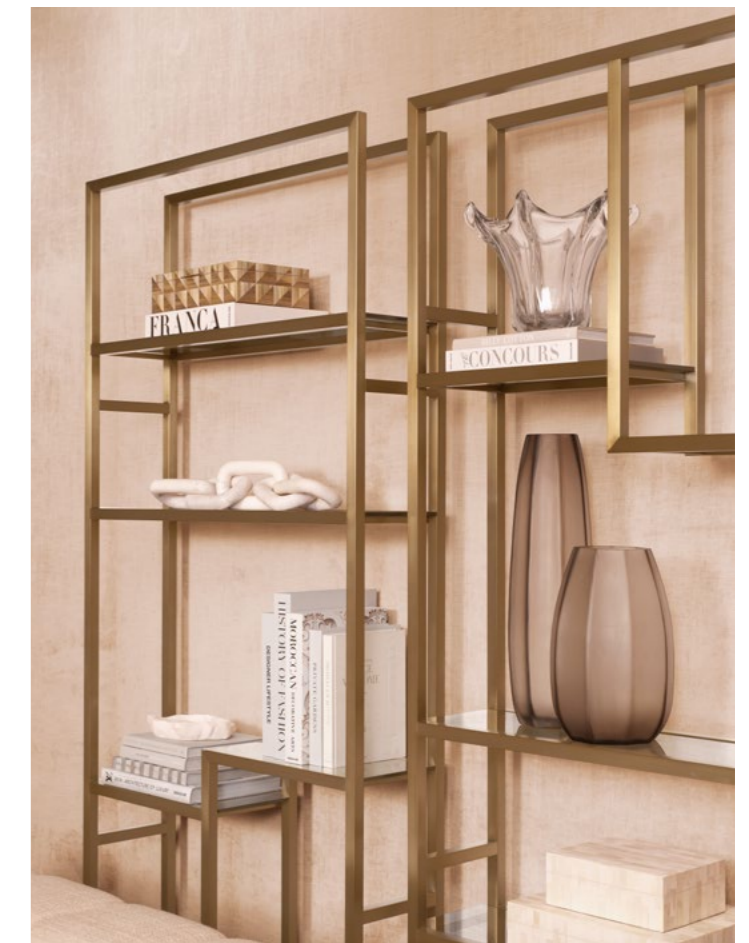

Cabinet Corrado I 119315 - Cabinet Corrado II 119316