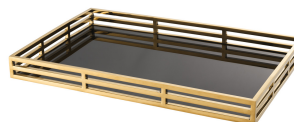

E I C H H O L T Z

SPECIFICATION SHEET

Item no.	112883
Item description	Tray Giacomo gold finish rectangular
Category	Accessories
Type	Serving accessories
Country of origin	India

ITEM MEASUREMENTS

Dimensions (cm)	56 x 36 x H. 5 cm
Dimensions (inch)	22.05" x 14.17" x 1.97" H
Net weight (kg)	5

SPECIFICATIONS

Material(s)	Stainless steel Mirror glass
Finish(es)/colour(s)	Gold finish black glass
Suitable for	Indoor use/dry locations only
Stainless steel grade	SAE 201

PACKAGE INFORMATION (MTR/KG)