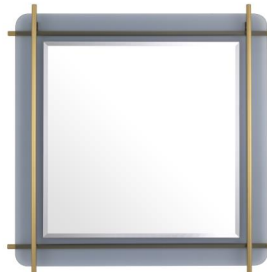

E I C H H O L T Z

SPECIFICATION SHEET

Item no.	114102
Item description	Mirror Quinn brushed brass finish
Category	Mirrors
Type	Wall mirrors
Country of origin	China

ITEM MEASUREMENTS

Dimensions (cm)	85,5 x 85,5 x D. 5 cm
Dimensions (inch)	33.66" x 33.66" x 1.97" D
Mirror dimensions (cm)	62 x 62 cm
Mirror dimensions (inch)	24.41" x 24.41"
Net weight (kg)	14

SPECIFICATIONS

Material(s)	Stainless steel Glass Mirror glass
Finish(es)/colour(s)	Brushed brass finish smoke glass bevelled mirror glass
Suitable for	Indoor use/dry locations only
Stainless steel grade	SAE 201
Mirror hanging system	Key holes