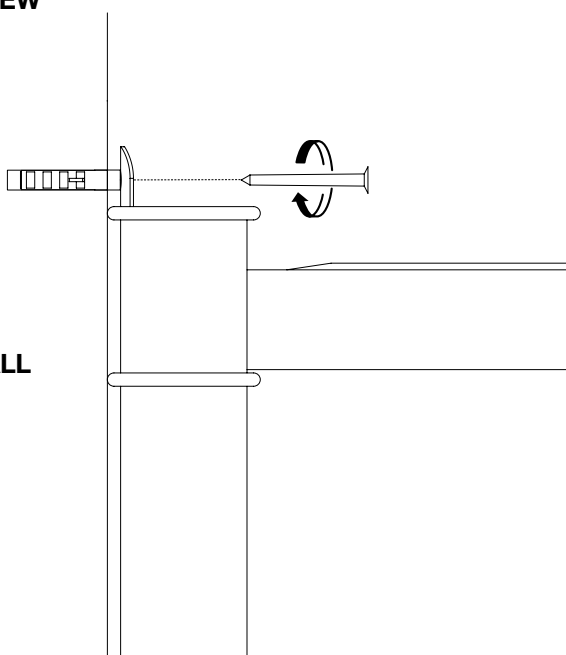

E I C H H O L T Z

112334 CABINET FLORENCE

ASSEMBLY INSTRUCTION

**PARTS**

2x

(A)

2x

(B)

1x

(C)

1

WALL

**ZOOM**

WALL

**SIDE VIEW**

WALL